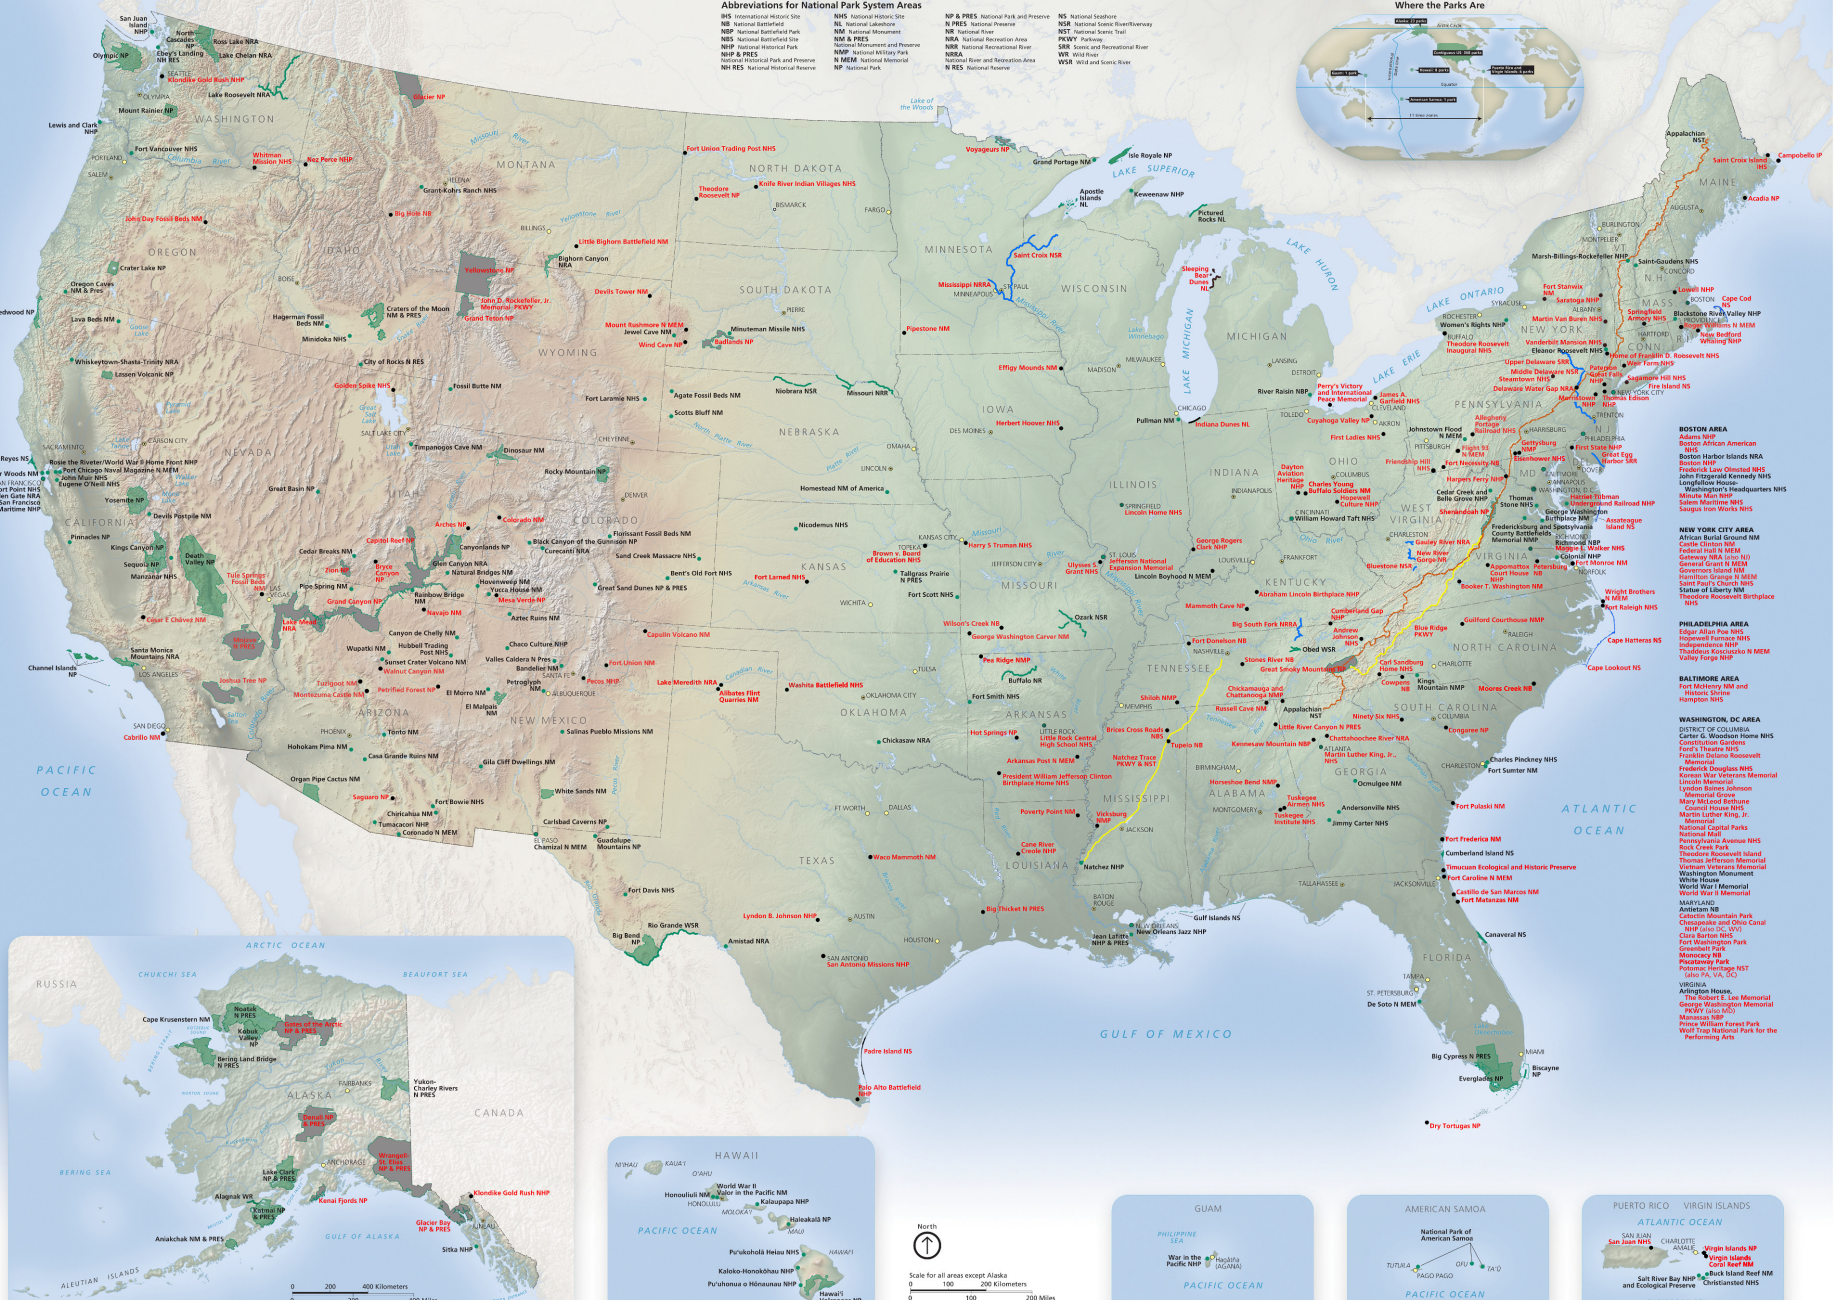

National Park System

Abbreviations for National Park System Areas

Where the Parks Are